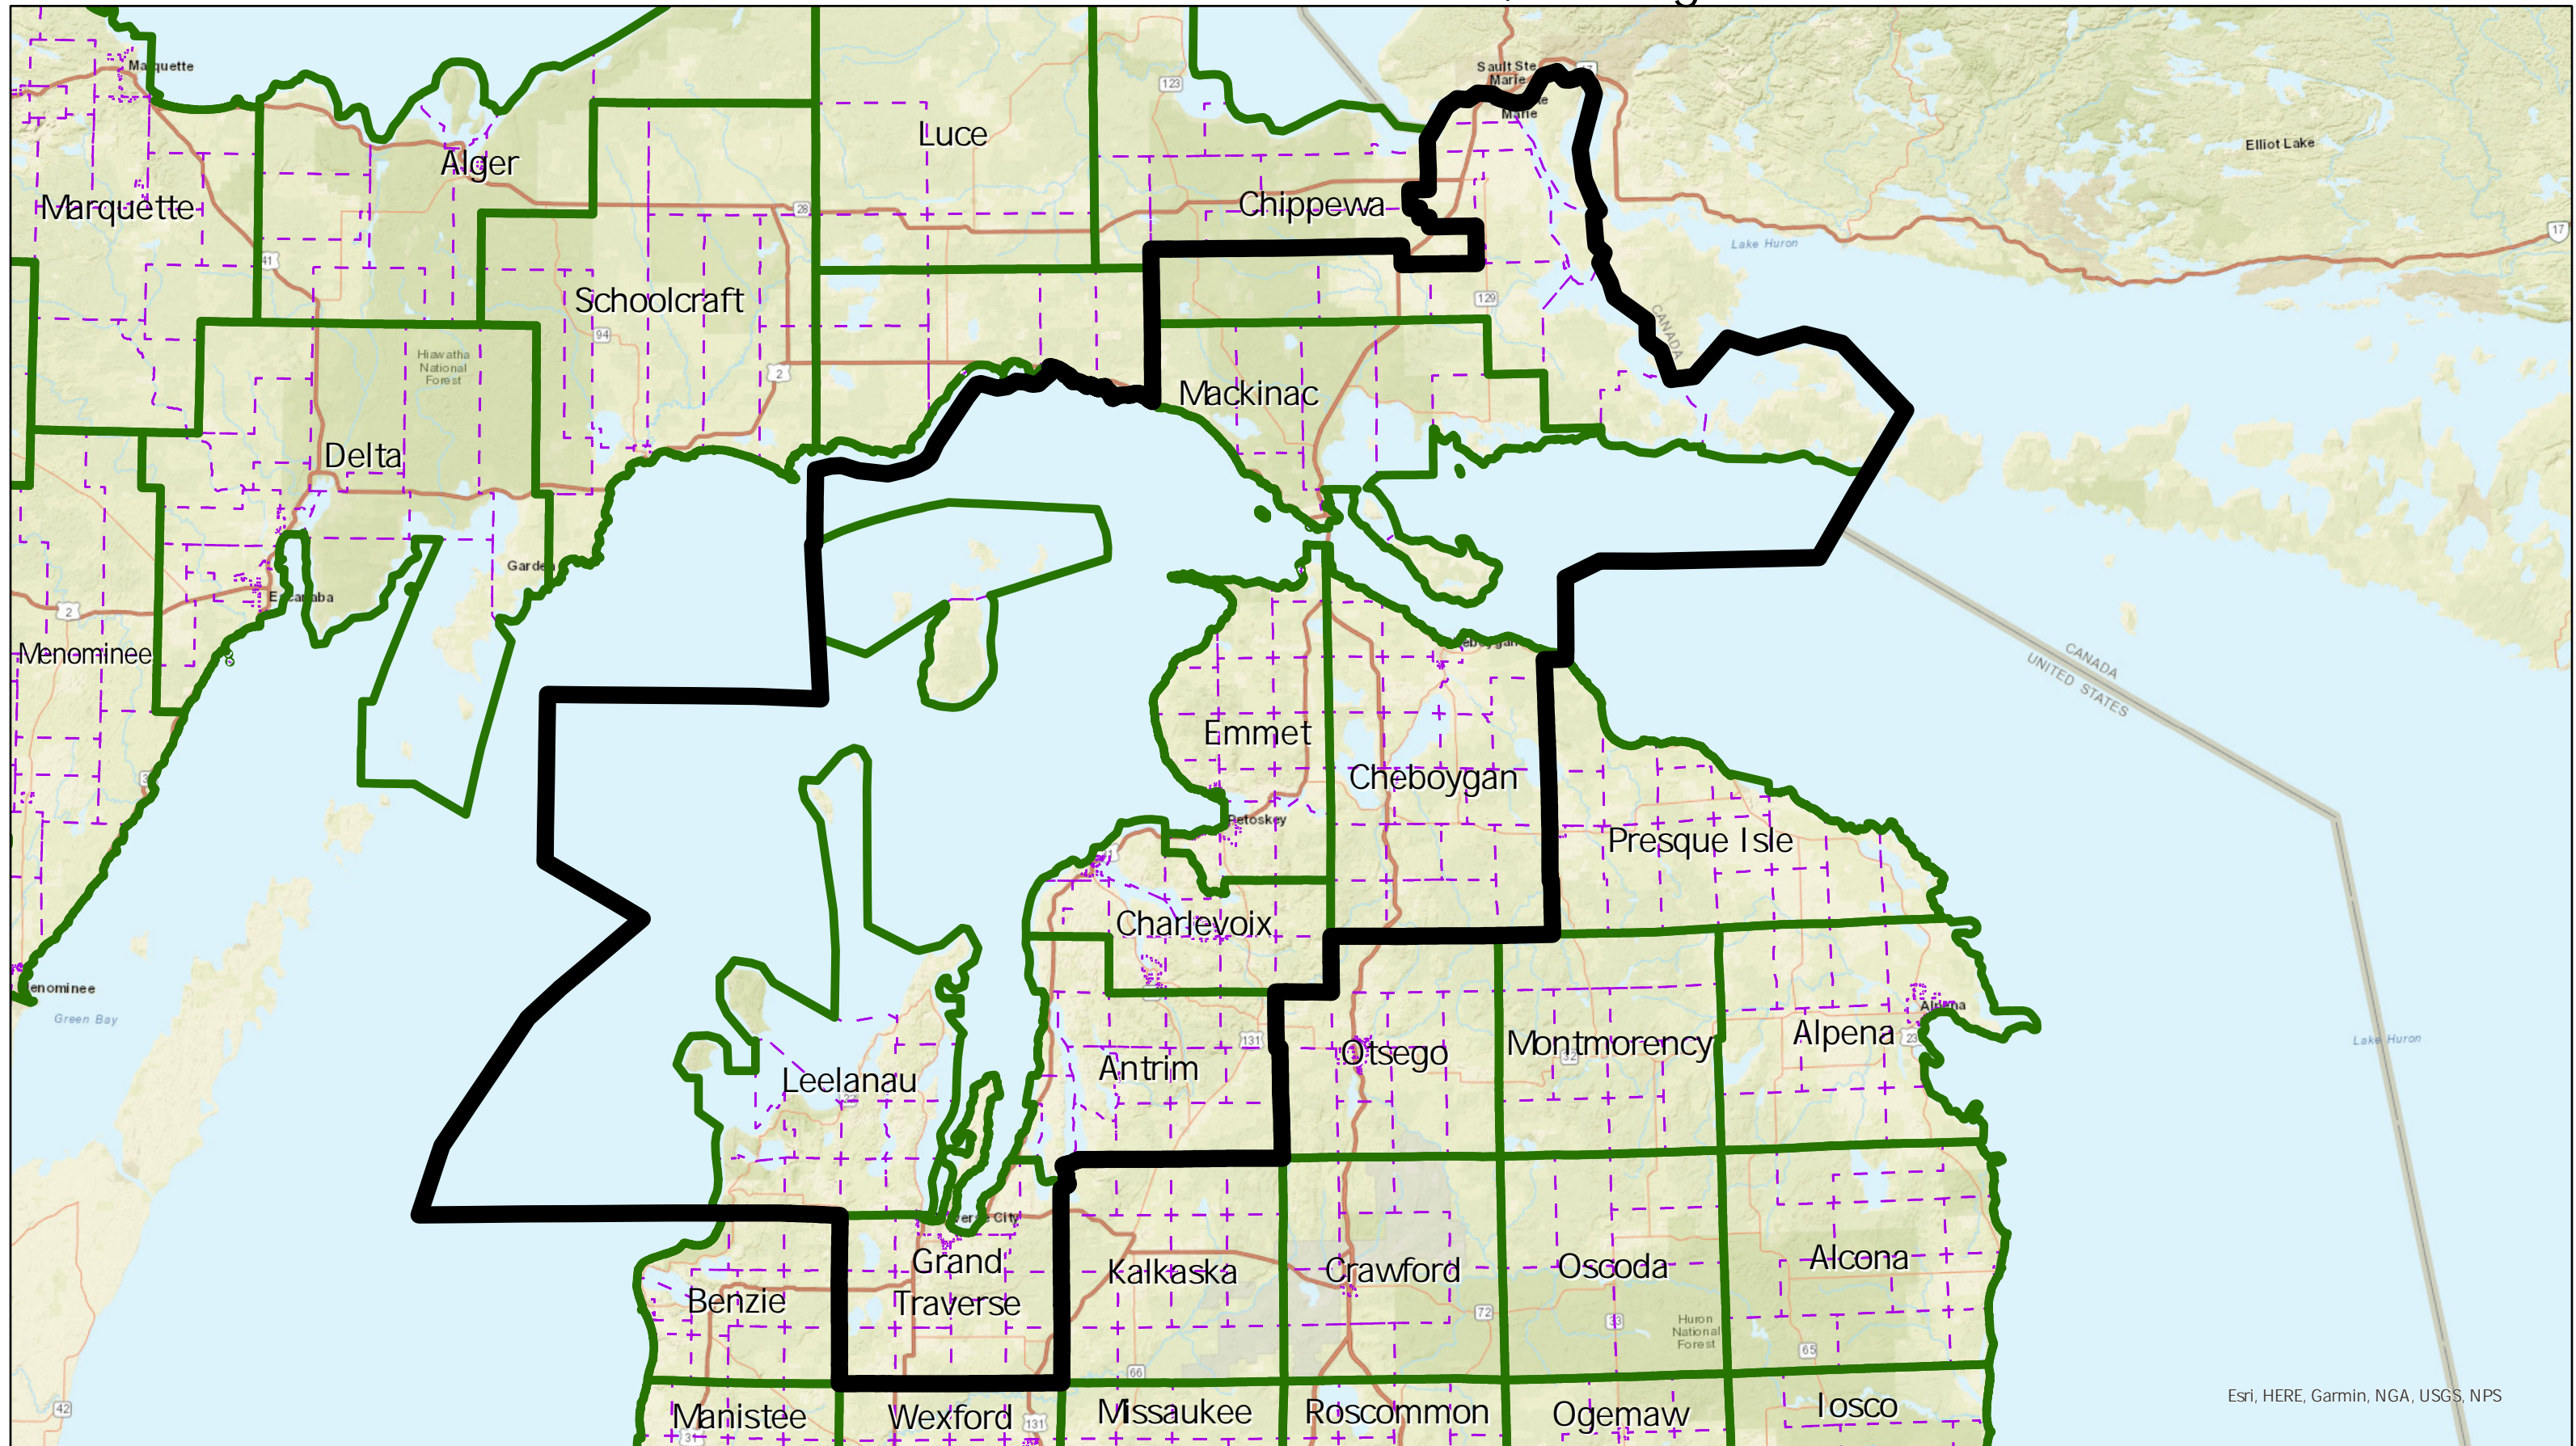

Linden Senate District 37, Michigan

Esri, HERE, Garmin, NGA, USGS, NPS

 Linden Senate Districts  Counties  Townships